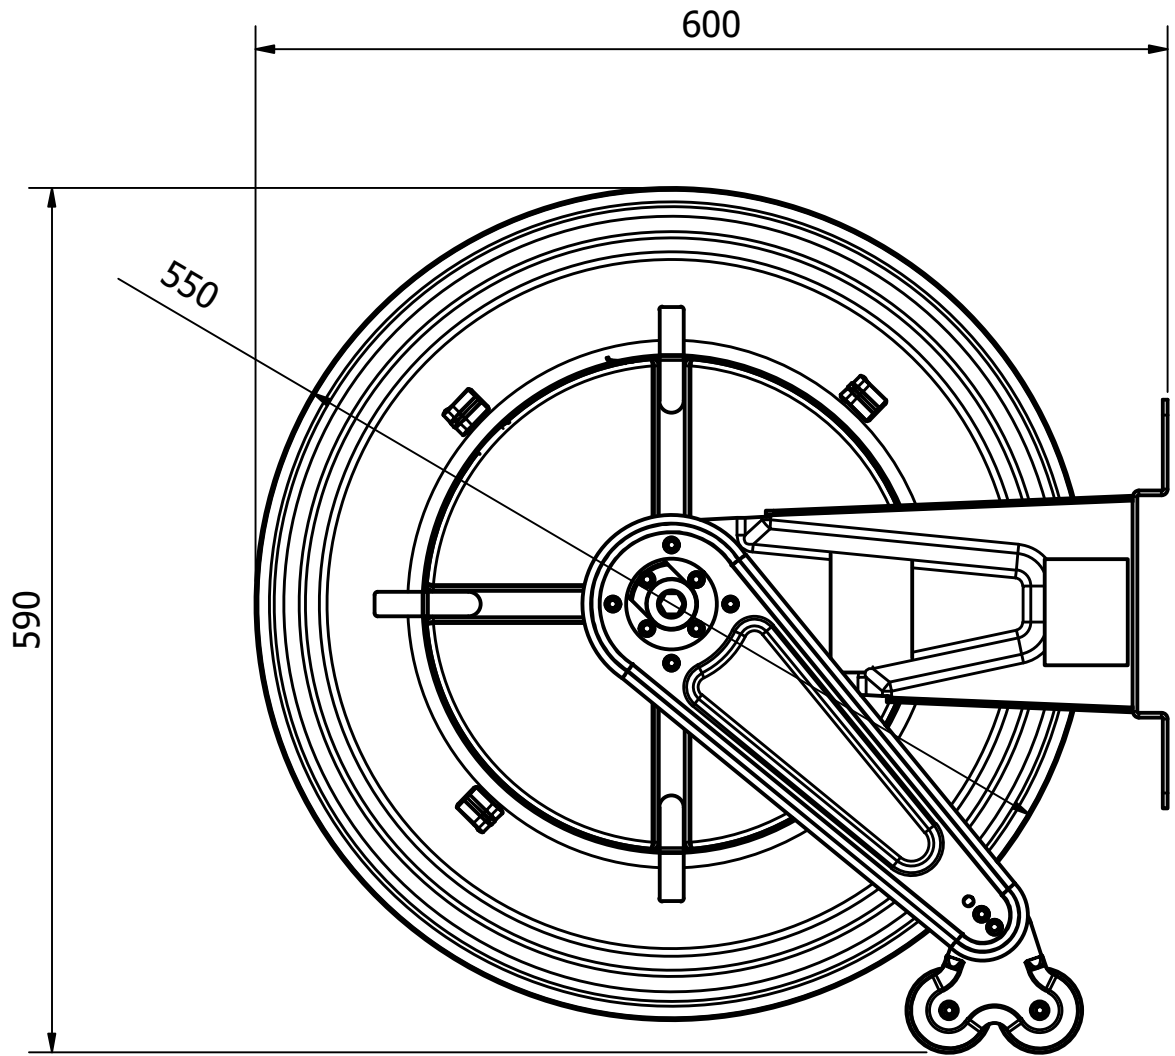

REVISION		
REV.	DESCRIPTION	DATE

MATERIAL:	
FINISH:	
SCALE:	1:5 AT A3 © ALL INTELLECTUAL PROPERTY RIGHTS RESERVED
TOLERANCES:	DIMENSIONS 2 DECIMAL PLACES (10.00) ±0.1mm DIMENSIONS 1 DECIMAL PLACE (10.0) ±0.2mm DIMENSIONS 0 DECIMAL PLACES (10.) ±0.5mm

ReCoila
 Unit 1/10 Melissa Place
 Kings Park NSW 2148
 Australia
 WWW.RECOILA.COM

Ph: 61 2 9621 8988
 Fx: 61 2 9621 7688
 sales@recoila.com

ISSUED FOR: REFERENCE	APPROVED:
MODEL F-555 / FX-555	
NUMBER - PART REV. DWG REV	DATE
DRAWING: - .0	22/06/2021
SHEET 1 OF 1	