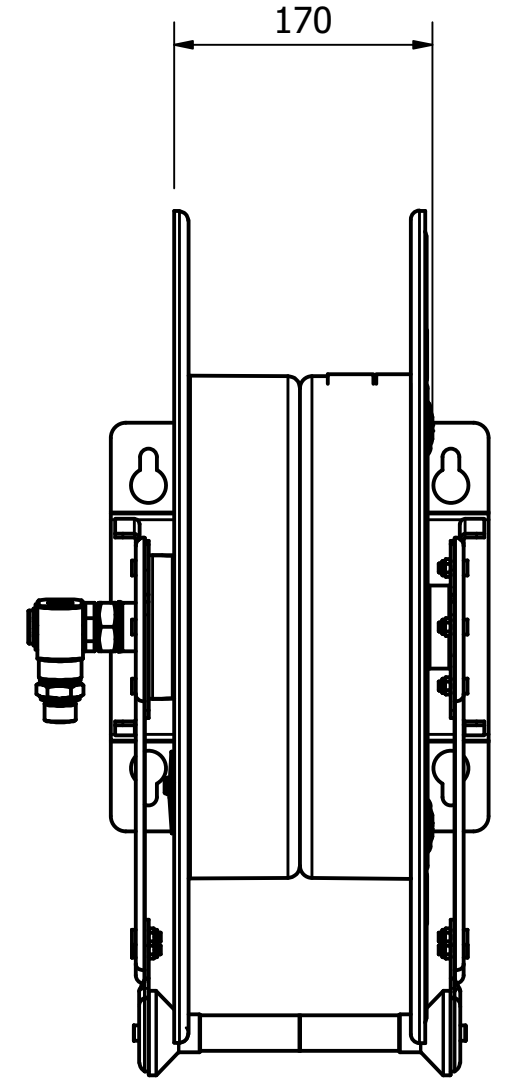

REVISION		
REV.	DESCRIPTION	DATE

MATERIAL:	
FINISH:	
SCALE:	1:5 AT A3 © ALL INTELLECTUAL PROPERTY RIGHTS RESERVED
TOLERANCES:	DIMENSIONS 2 DECIMAL PLACES (10.00) ±0.1mm DIMENSIONS 1 DECIMAL PLACE (10.0) ±0.2mm DIMENSIONS 0 DECIMAL PLACES (10.) ±0.5mm

ReCoila
 Unit 1/10 Melissa Place
 Kings Park NSW 2148
 Australia
 WWW.RECOILA.COM

Ph: 61 2 9621 8988
 Fx: 61 2 9621 7688
 sales@recoila.com

ISSUED FOR: REFERENCE	APPROVED:
MODEL F-555 / FX-555	
NUMBER - PART REV. DWG REV	DATE
DRAWING: - .0	22/06/2021
SHEET 1 OF 1	