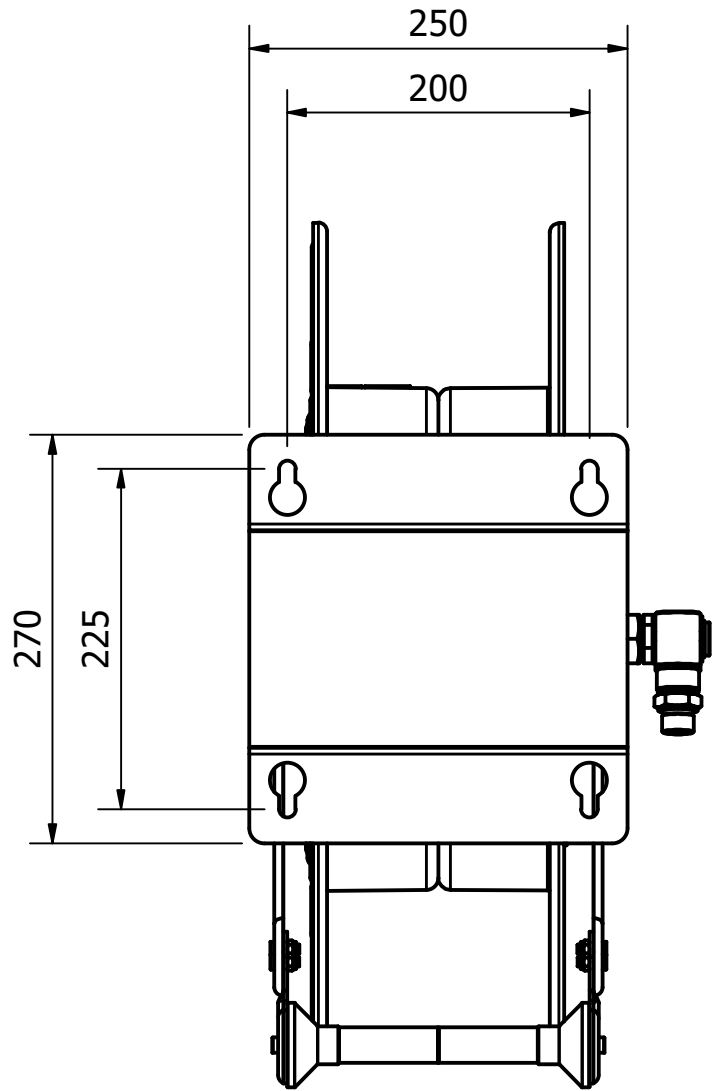

REVISION		
REV.	DESCRIPTION	DATE

MATERIAL:	
FINISH:	
SCALE:	1:5 AT A3 © ALL INTELLECTUAL PROPERTY RIGHTS RESERVED
TOLERANCES:	DIMENSIONS 2 DECIMAL PLACES (10.00) ±0.1mm DIMENSIONS 1 DECIMAL PLACE (10.0) ±0.2mm DIMENSIONS 0 DECIMAL PLACES (10.) ±0.5mm

ReCoila
 Unit 1/10 Melissa Place
 Kings Park NSW 2148
 Australia
 WWW.RECOILA.COM

Ph: 61 2 9621 8988
 Fx: 61 2 9621 7688
 sales@recoila.com

ISSUED FOR: REFERENCE	APPROVED:
MODEL F-555 / FX-555	
NUMBER - PART REV. DWG REV	DATE
DRAWING: - .0	22/06/2021
SHEET 1 OF 1	